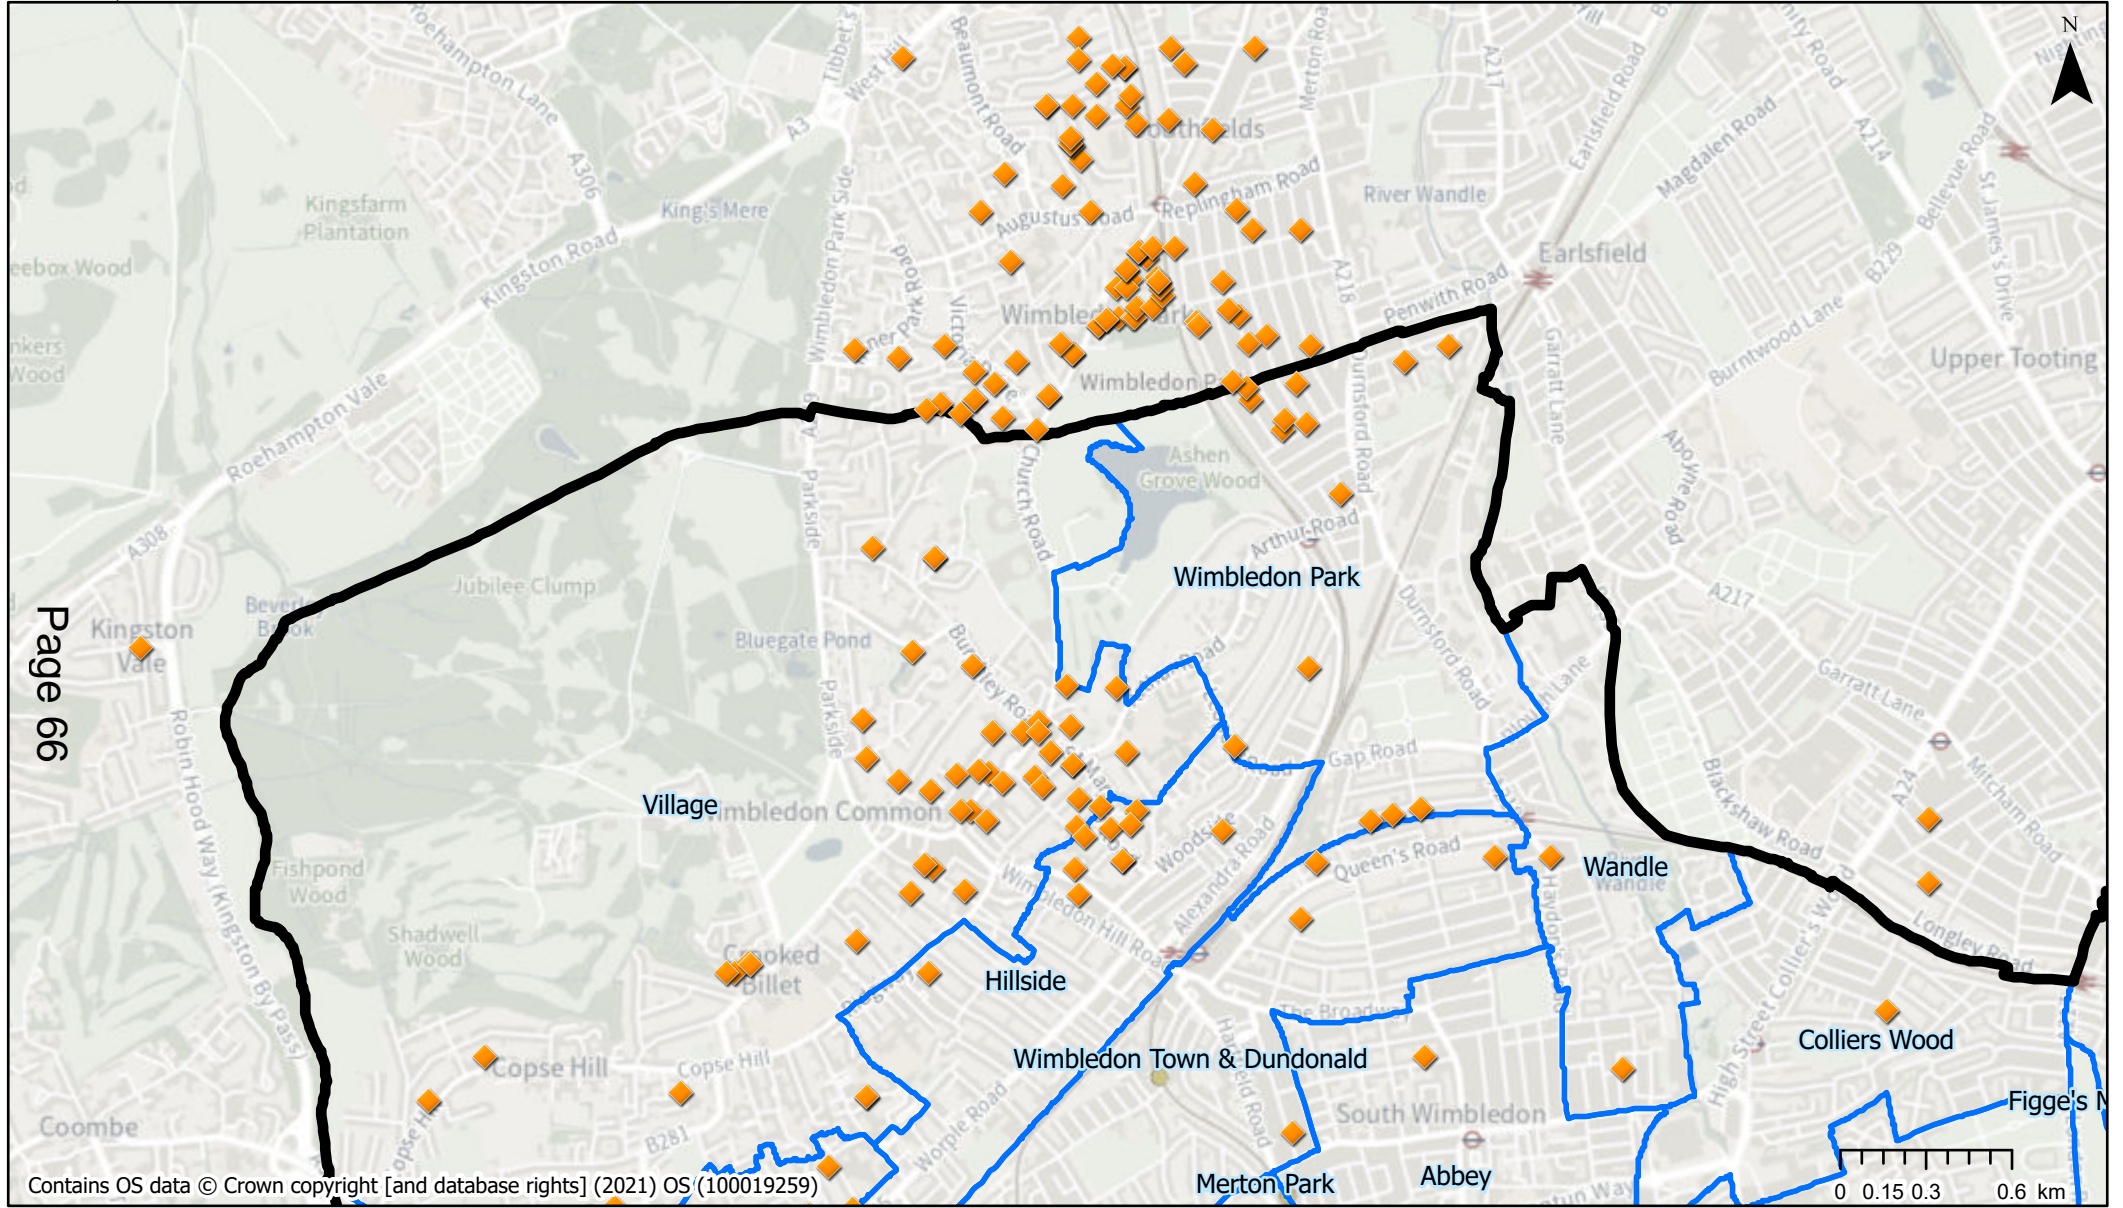

Contains OS data © Crown copyright [and database rights] (2021) OS (100019259)

Scale: 1:26,457

**Legend**

Petition Responses - Full Postcode

- 1
- 2.5
- 5
- 7.5
- 10

Merton Ward Boundaries

Merton Borough Boundary

**Legend**

-  Survey Results - Full Addresses
-  Merton Borough Boundary
-  Merton Ward Boundaries

Scale: 1:26,457